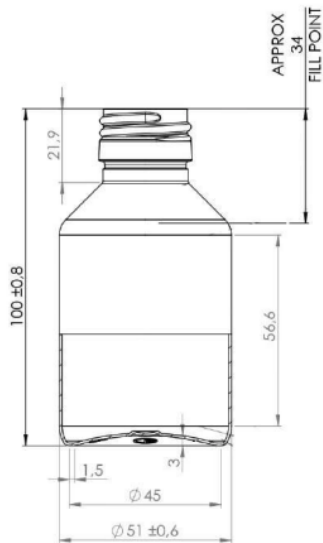

Pharma Veral 125

General info

Item no. (SKU):	LS1020613101
Family / Range:	Pharma Veral
Capacity:	125ml
Neck:	28 ROPP
Weight:	14
Shape:	Round
Material:	PET
Colour:	All Colours Available
Print Areas:	
Country of Origin:	Lithuania

Packaging Info

Packed in Boxes

Box Dimensions (mm):	594 x 394 x 448
Quantity per box (pcs):	
Boxes per pallet (pcs):	
Quantity per pallet (pcs):	
Net weight (kg):	
Gross weight (kg):	
Pallet height (mm):	2400

Packed in PE bags on trays (Half pallet)

Tray dimensions (mm):	1200 x 800 x 50
Quantity per tray (pcs):	352
Quantity per PE bag (pcs):	88
PE bags per tray (pcs):	4
Trays per pallet (pcs):	11
Quantity per pallet (pcs):	3872
Net weight (kg):	54
Gross weight (kg):	68
Pallet height (mm):	1200